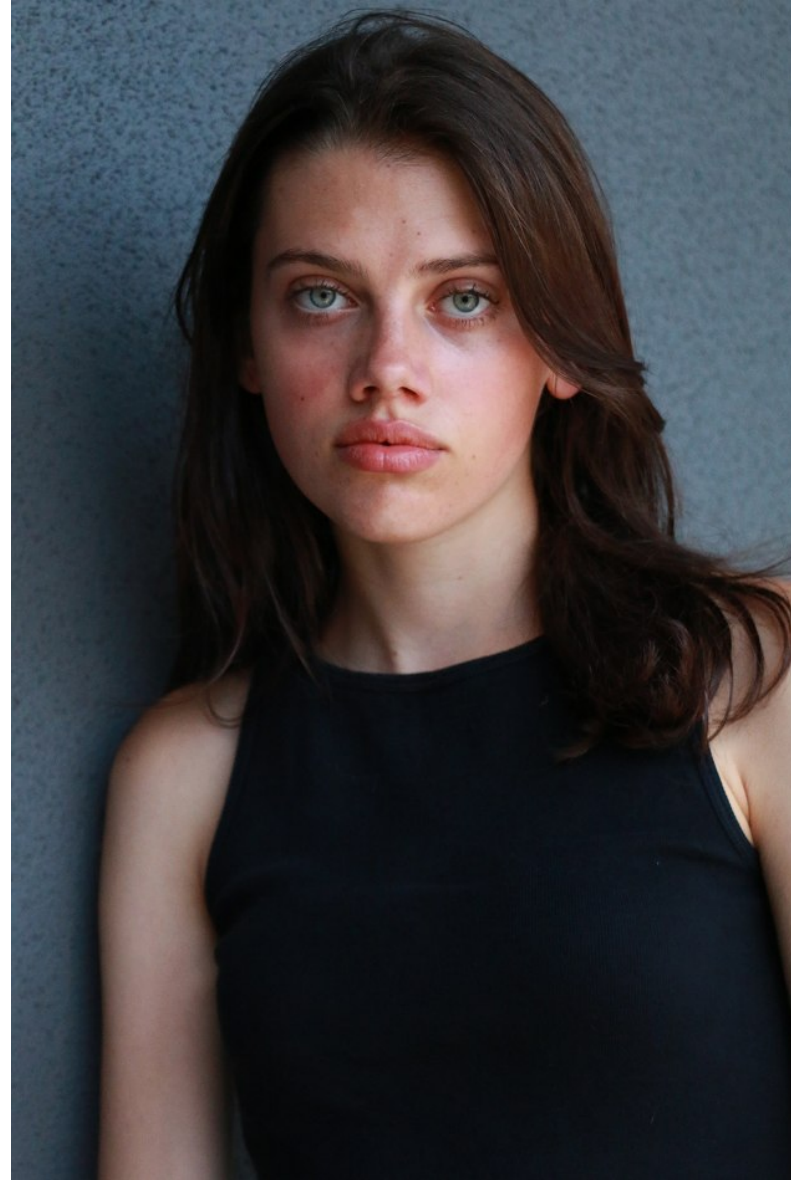

ZARA CAMERON

Height 170cm/5'7" Bust 81cm/32" Waist 61cm/24" Hips 86cm/34" Shoe 39 EU/8 US/6 UK Hair Brown Eyes Green

ZARA CAMERON

Height 170cm/5'7" Bust 81cm/32" Waist 61cm/24" Hips 86cm/34" Shoe 39 EU/8 US/6 UK Hair Brown Eyes Green