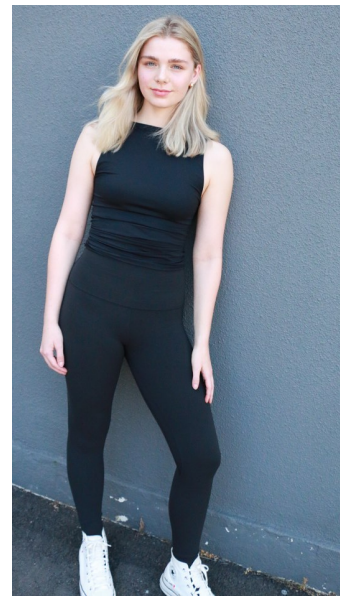

EMMA TAYLOR

Height 172cm/5'7.5" Bust 82cm/32.5" Waist 70cm/27.5" Hips 97cm/38"
Shoe 41 EU/10 US/7 UK Hair Blonde Eyes Blue

17D Pollen Street
Grey Lynn
Auckland