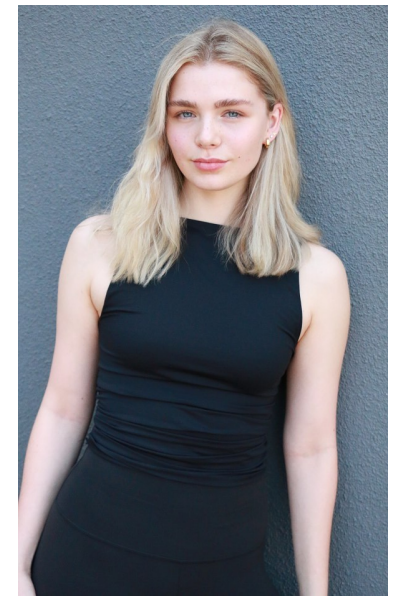

EMMA TAYLOR

Height 172cm/5'7.5" Bust 82cm/32.5" Waist 70cm/27.5" Hips 97cm/38"
Shoe 41 EU/10 US/7 UK Hair Blonde Eyes Blue

17D Pollen Street
Grey Lynn
Auckland