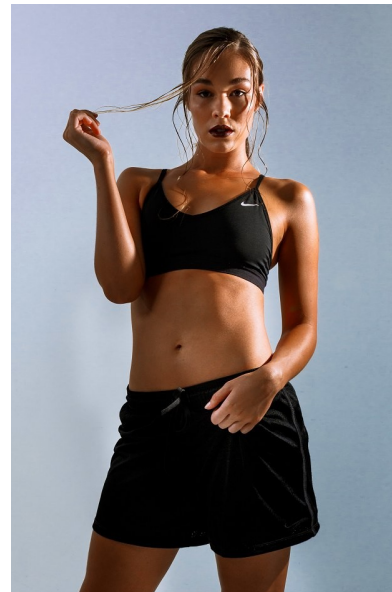

## HOUSTON MURRAY

Height 173cm/5'8" Bust 85cm/33.5" B/C Waist 66cm/26" Hips 96cm/38"  
Dress 8-10 AUS/4-6US/34-36 EU Shoe 41 EU/10 US/7 UK Hair Light Brown  
Eyes Brown

17D Pollen Street  
Grey Lynn  
Auckland