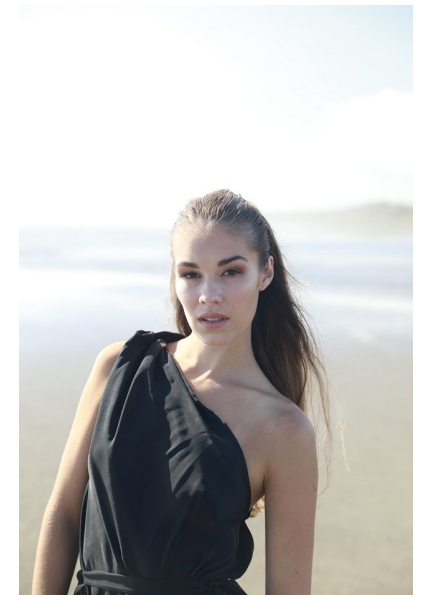

## HOUSTON MURRAY

Height 173cm/5'8" Bust 85cm/33.5" B/C Waist 66cm/26" Hips 96cm/38"  
Dress 8-10 AUS/4-6US/34-36 EU Shoe 41 EU/10 US/7 UK Hair Light Brown  
Eyes Brown

17D Pollen Street  
Grey Lynn  
Auckland