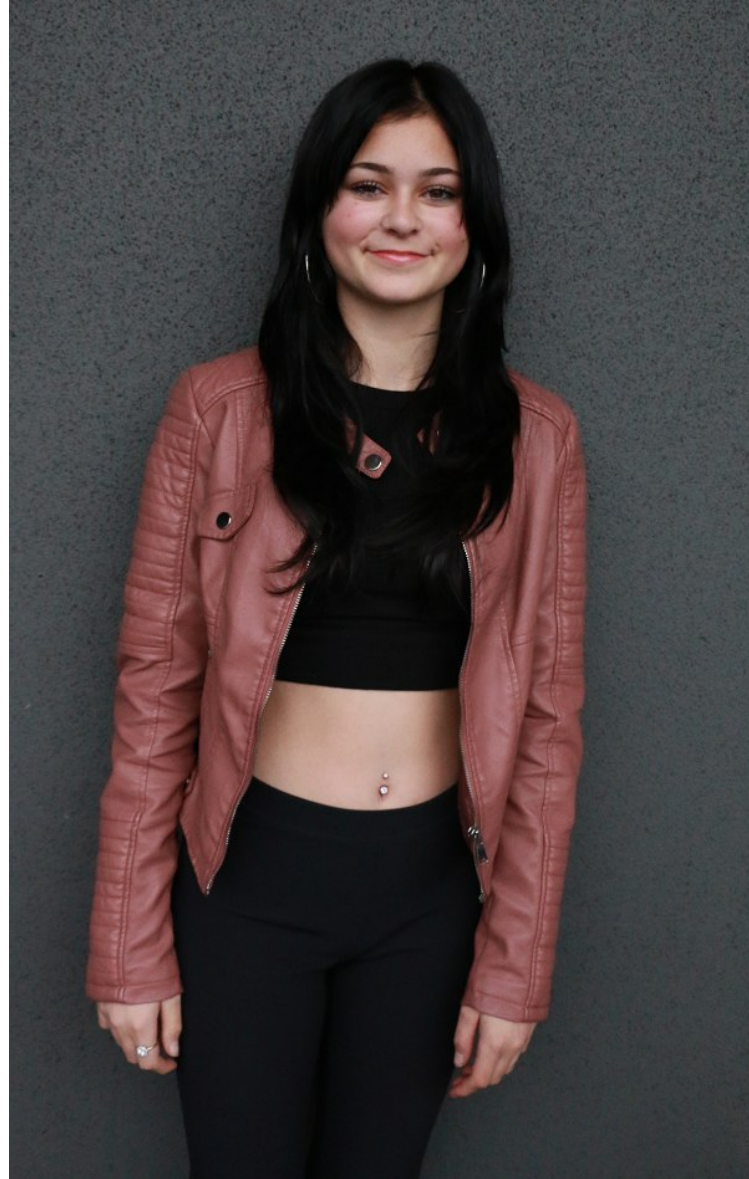

JASMINE CHAPMAN

Height 162cm/5'3.5" Bust 81cm/32" Waist 63cm/25" Hips 86cm/34" Shoe 38.5 EU/7.5 US/5.5 UK Hair Brown Eyes Brown

JASMINE CHAPMAN

Height 162cm/5'3.5" Bust 81cm/32" Waist 63cm/25" Hips 86cm/34" Shoe 38.5 EU/7.5 US/5.5 UK Hair Brown Eyes Brown

JASMINE CHAPMAN

Height 162cm/5'3.5" Bust 81cm/32" Waist 63cm/25" Hips 86cm/34" Shoe 38.5 EU/7.5 US/5.5 UK Hair Brown Eyes Brown