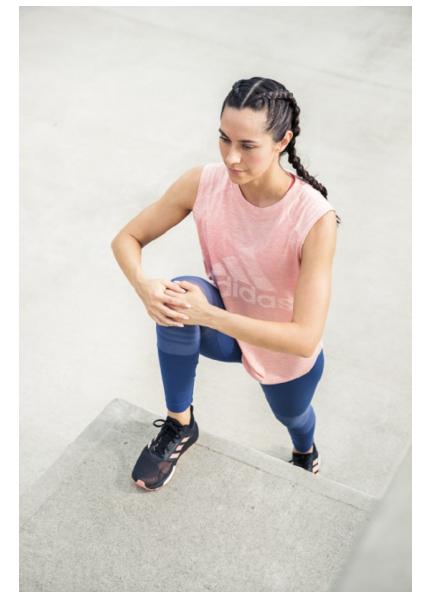

JULEA CECIL

Height 174cm/5'8.5" Bust 84cm/33" Waist 62cm/24.5" Hips 94cm/37"  
Shoe 39.5 EU/8.5 US/6 UK Hair Dark Brown Eyes Brown

17D Pollen Street  
Grey Lynn  
Auckland