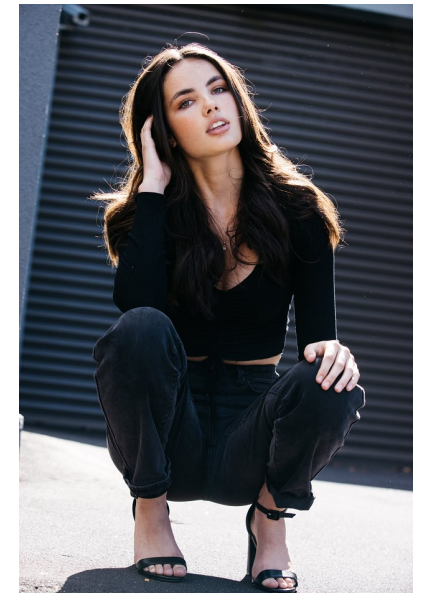

LAUREN KENNEDY

Height 173cm/5'8" Bust 82cm/32.5" Waist 65cm/25.5" Hips 89cm/35"
Dress 6 AUS/2 US/32 EU Shoe 39 EU/8 US/6 UK Hair Brown
Eyes Blue/Green

17D Pollen Street
Grey Lynn
Auckland