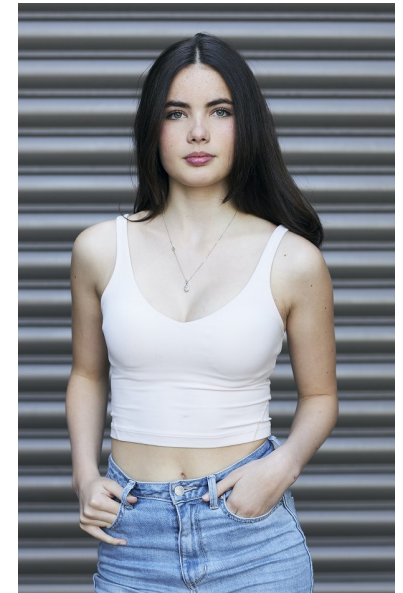

LAUREN KENNEDY

Height 173cm/5'8" Bust 82cm/32.5" Waist 65cm/25.5" Hips 89cm/35"
Dress 6 AUS/2 US/32 EU Shoe 39 EU/8 US/6 UK Hair Brown
Eyes Blue/Green

17D Pollen Street
Grey Lynn
Auckland