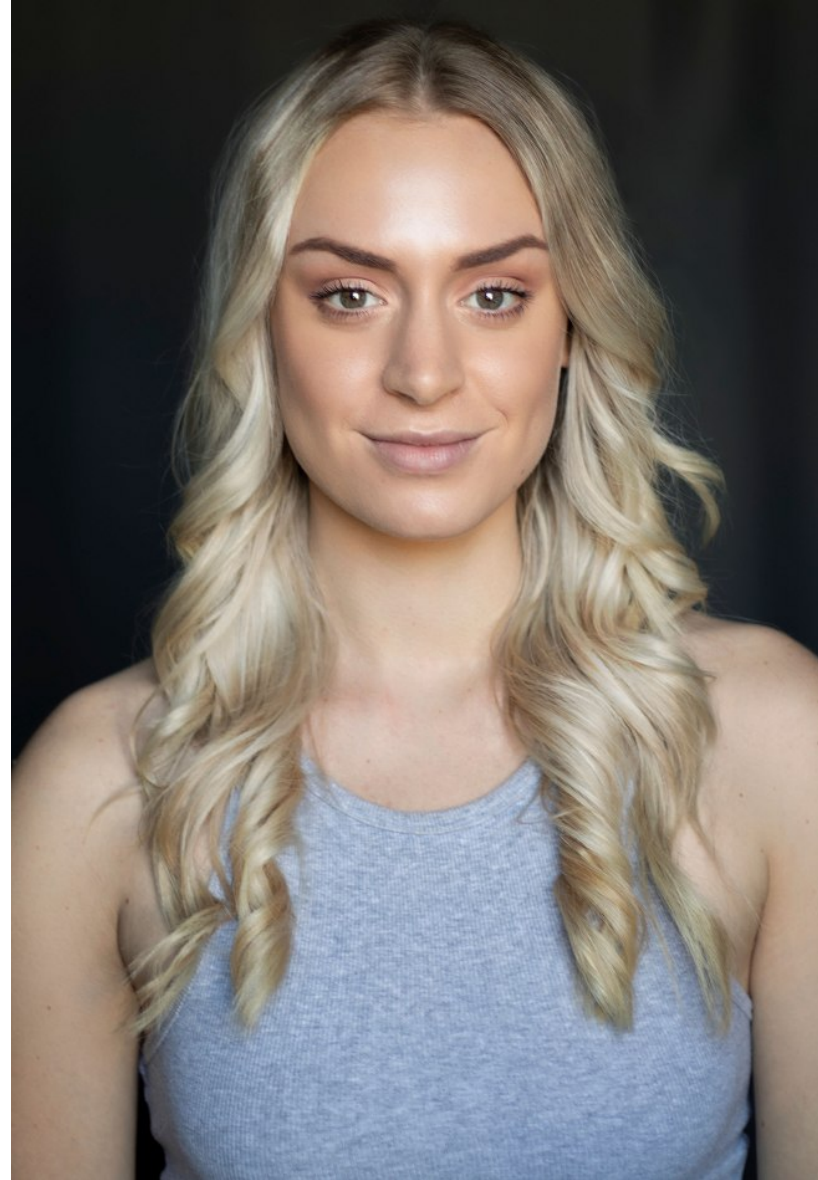

CALISTA NELMES

Height 178cm/5'10" Bust 85cm/33.5" B/C Waist 71cm/28" Hips 98cm/38.5" Shoe 40 EU/9 US/6.5 UK Hair Blonde Eyes Hazel

CALISTA NELMES

Height 178cm/5'10" Bust 85cm/33.5" B/C Waist 71cm/28" Hips 98cm/38.5" Shoe 40 EU/9 US/6.5 UK Hair Blonde Eyes Hazel