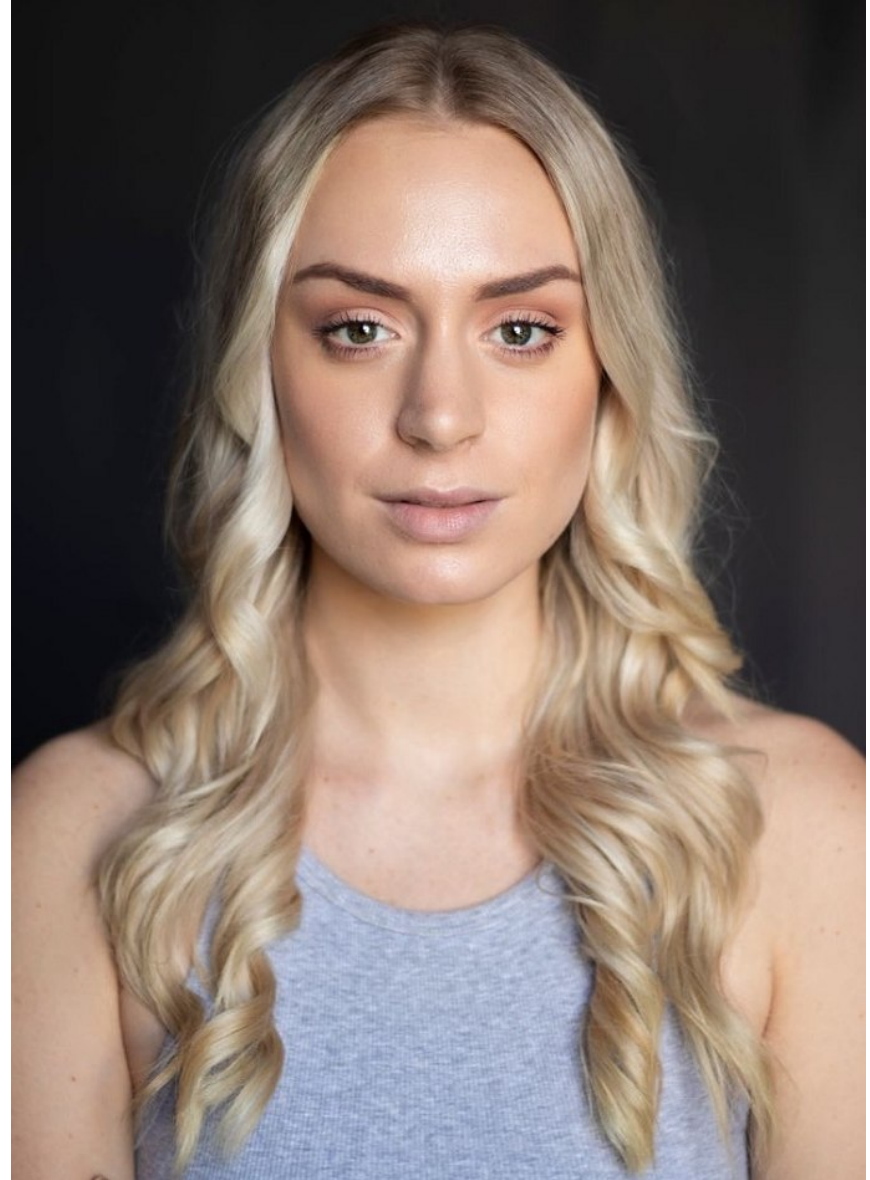

CALISTA NELMES

Height 178cm/5'10" Bust 85cm/33.5" B/C Waist 71cm/28" Hips 98cm/38.5" Shoe 40 EU/9 US/6.5 UK Hair Blonde Eyes Hazel

CALISTA NELMES

Height 178cm/5'10" Bust 85cm/33.5" B/C Waist 71cm/28" Hips 98cm/38.5" Shoe 40 EU/9 US/6.5 UK Hair Blonde Eyes Hazel