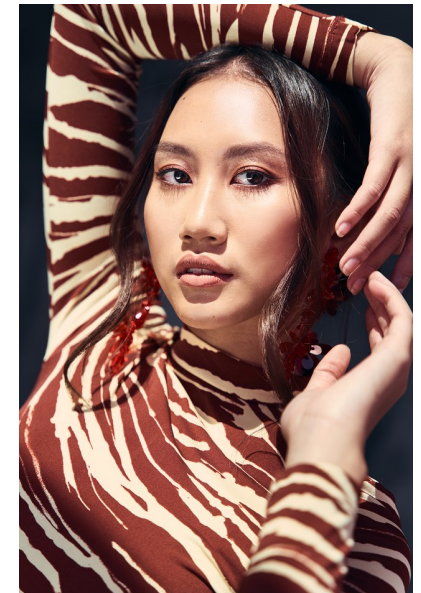

JOEY ZHONG

Height 175cm/5'9" Bust 81cm/32" Waist 65cm/25.5" Hips 91cm/36"
Shoe 40 EU/9 US/6.5 UK Hair Black Eyes Brown

17D Pollen Street
Grey Lynn
Auckland