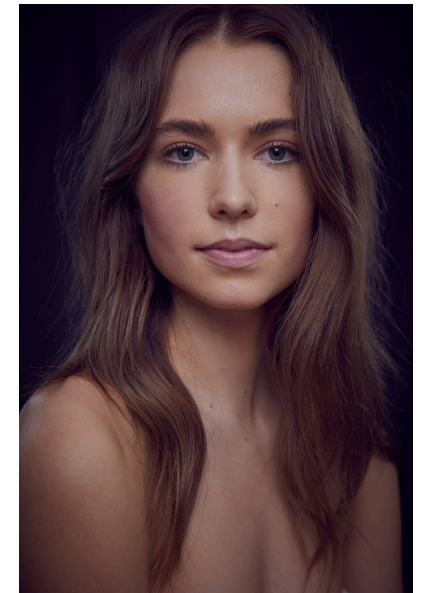

GEORGIA WILSHIRE

Height 178cm/5'10" Bust 85cm/33.5" D Waist 62cm/24.5" Hips 85cm/33.5"
Shoe 40 EU/9 US/6.5 UK Hair Blonde Eyes Blue

17D Pollen Street
Grey Lynn
Auckland