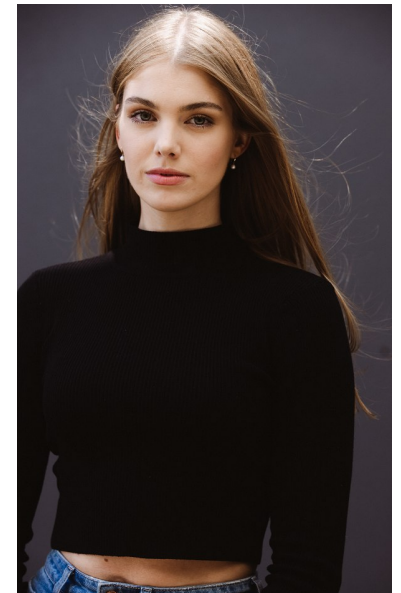

GINA ROBSON

Height 178cm/5'10" Bust 89cm/35" B Waist 64cm/25" Hips 95cm/37.5"
Shoe 40 EU/9 US/6.5 UK Hair Blonde Eyes Green

17D Pollen Street
Grey Lynn
Auckland