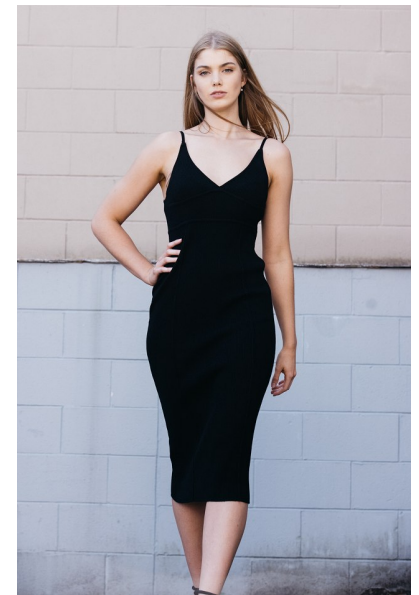

GINA ROBSON

Height 178cm/5'10" Bust 89cm/35" B Waist 64cm/25" Hips 95cm/37.5"
Shoe 40 EU/9 US/6.5 UK Hair Blonde Eyes Green

17D Pollen Street
Grey Lynn
Auckland