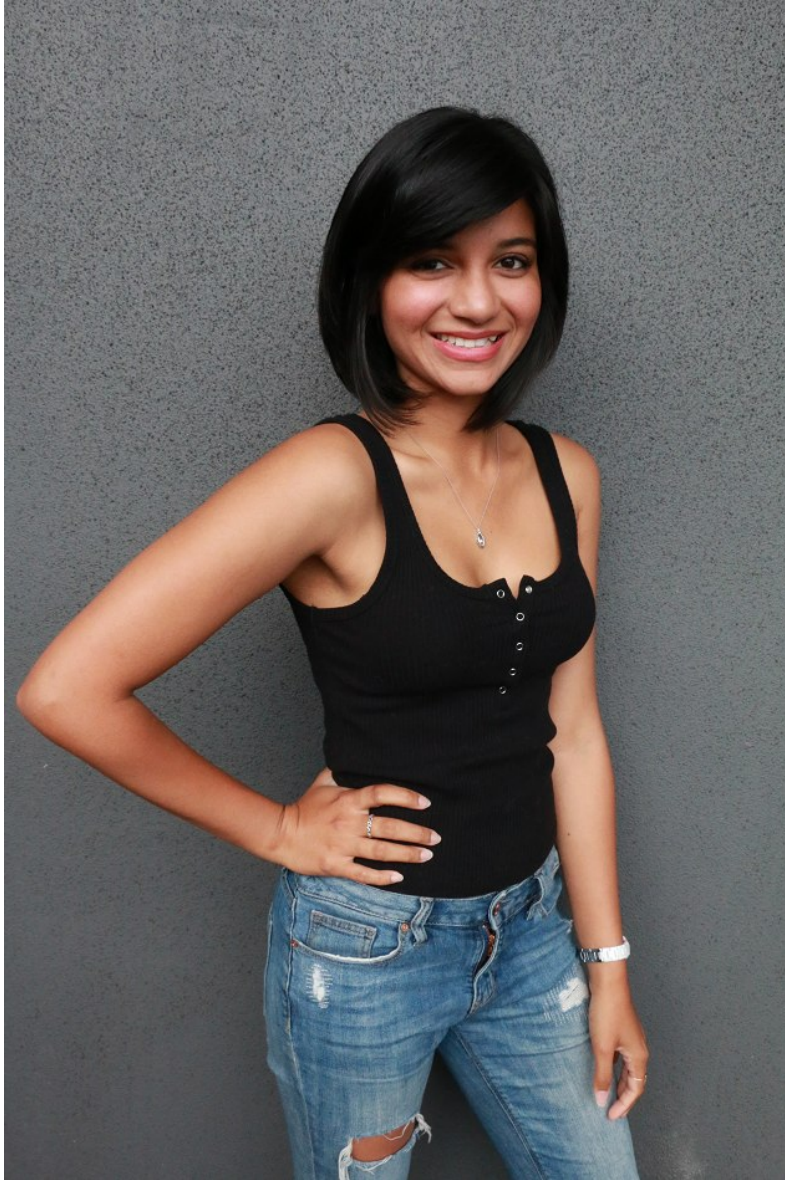

INOLI SHENNON

Height 174cm/5'8.5" Bust 84cm/33" B Waist 66cm/26" Hips 89cm/35" Shoe 39 EU/8 US/6 UK Hair Black Eyes Brown

INOLI SHENNON

Height 174cm/5'8.5" Bust 84cm/33" B Waist 66cm/26" Hips 89cm/35" Shoe 39 EU/8 US/6 UK Hair Black Eyes Brown

**INOLI SHENNON**

Height 174cm/5'8.5" Bust 84cm/33" B Waist 66cm/26" Hips 89cm/35" Shoe 39 EU/8 US/6 UK Hair Black Eyes Brown