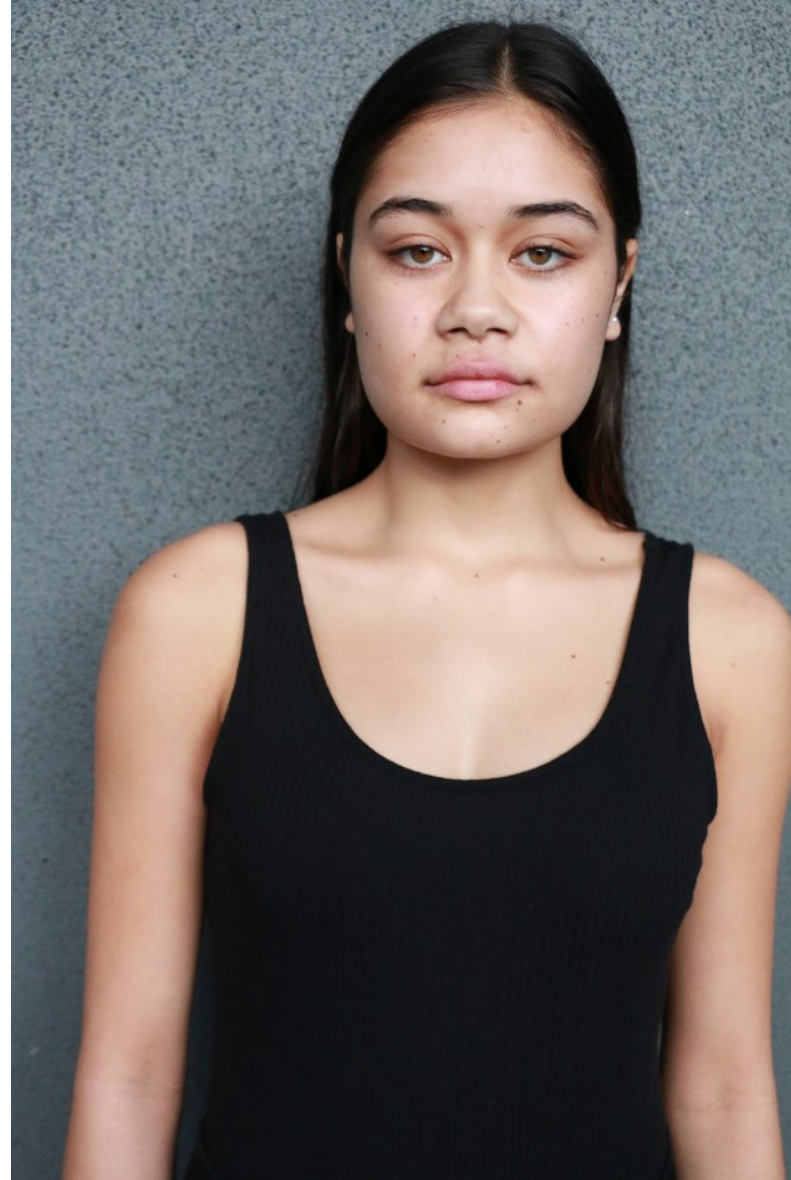

ABIGAIL SIO

Height 171cm/5'7.5" Bust 81cm/32" Waist 61cm/24" Hips 86cm/34" Dress 8 AUS/4 US/34 EU Shoe 39 EU/8 US/6 UK Hair Black Eyes Hazel

ABIGAIL SIO

Height 171cm/5'7.5" Bust 81cm/32" Waist 61cm/24" Hips 86cm/34" Dress 8 AUS/4 US/34 EU Shoe 39 EU/8 US/6 UK Hair Black Eyes Hazel

**ABIGAIL SIO**

Height 171cm/5'7.5" Bust 81cm/32" Waist 61cm/24" Hips 86cm/34" Dress 8 AUS/4 US/34 EU Shoe 39 EU/8 US/6 UK Hair Black Eyes Hazel