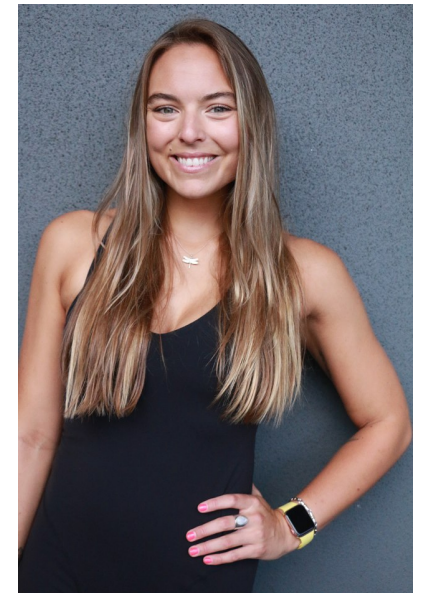

BARBARA BENT

Height 177cm/5'9.5" Bust 92cm/36" DD Waist 71cm/28" Hips 99cm/39"
Shoe 41 EU/10 US/7 UK Hair Blonde Eyes Green

17D Pollen Street
Grey Lynn
Auckland