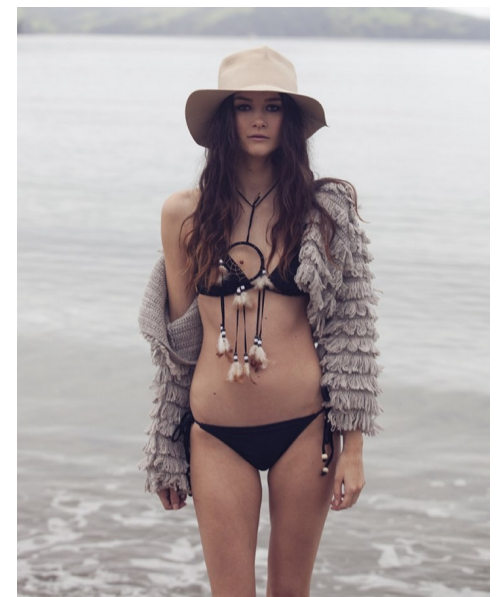

LAUREN ASHLEY

Height 171cm/5'7.5" Bust 81cm/32" Waist 59cm/23" Hips 79cm/31"
Dress 8-10 AUS/4-6US/34-36 EU Shoe 38 EU/7 US/5 UK Hair Dark Brown
Eyes Brown

17D Pollen Street
Grey Lynn
Auckland