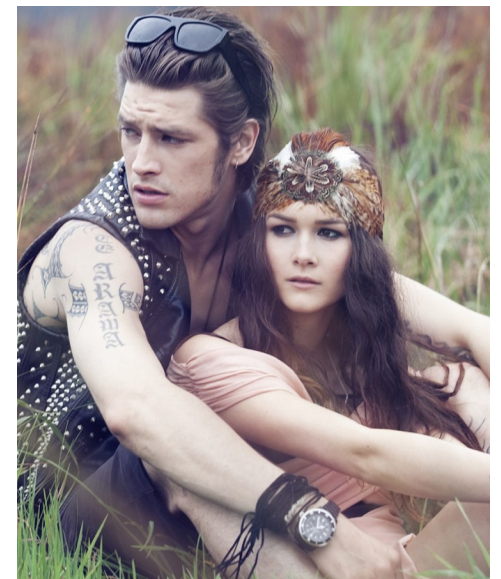

LAUREN ASHLEY

Height 171cm/5'7.5" Bust 81cm/32" Waist 59cm/23" Hips 79cm/31"
Dress 8-10 AUS/4-6US/34-36 EU Shoe 38 EU/7 US/5 UK Hair Dark Brown
Eyes Brown

17D Pollen Street
Grey Lynn
Auckland