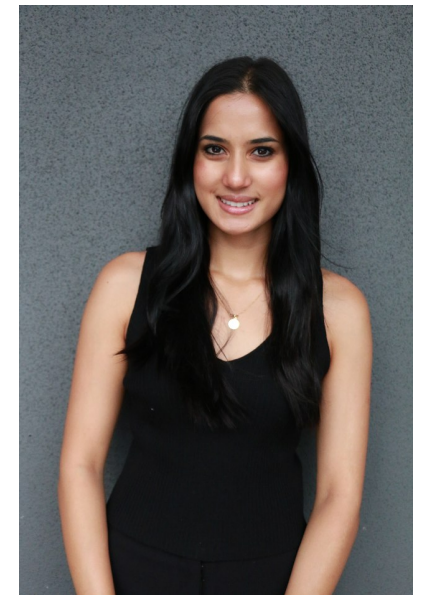

ISHA KAUR

Height 173cm/5'8" Bust 86cm/34" Waist 69cm/27" Hips 94cm/37" Shoe 40
EU/9 US/6.5 UK Hair Black Eyes Brown

17D Pollen Street
Grey Lynn
Auckland