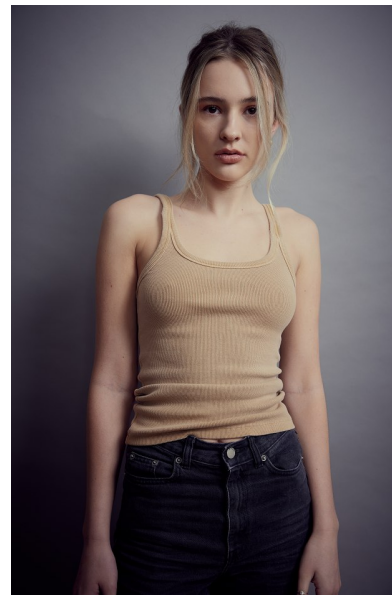

LILY JOHNSTON

Height 173cm/5'8" Bust 76cm/30" Waist 62cm/24.5" Hips 89cm/35"  
Shoe 39 EU/8 US/6 UK Hair Blonde Eyes Brown

17D Pollen Street  
Grey Lynn  
Auckland