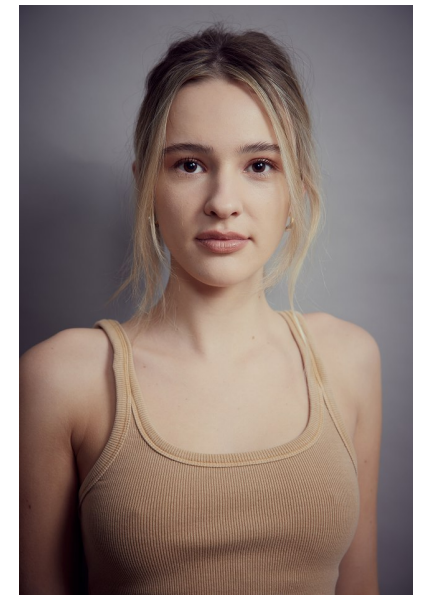

LILY JOHNSTON

Height 173cm/5'8" Bust 76cm/30" Waist 62cm/24.5" Hips 89cm/35"  
Shoe 39 EU/8 US/6 UK Hair Blonde Eyes Brown

17D Pollen Street  
Grey Lynn  
Auckland