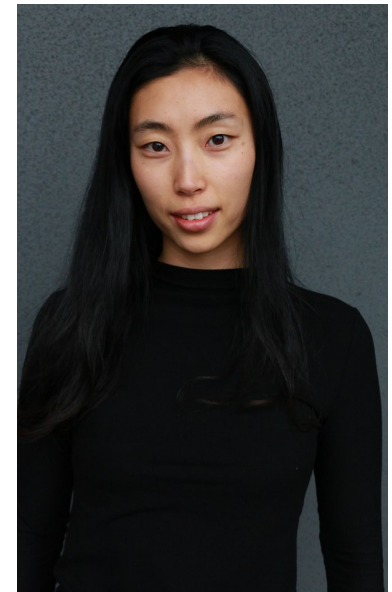

JULIA WANG

Height 172cm/5'7.5" Bust 79cm/31" B/C Waist 64cm/25" Hips 91cm/36"
Shoe 38 EU/7 US/5 UK Hair Black Eyes Brown

17D Pollen Street
Grey Lynn
Auckland