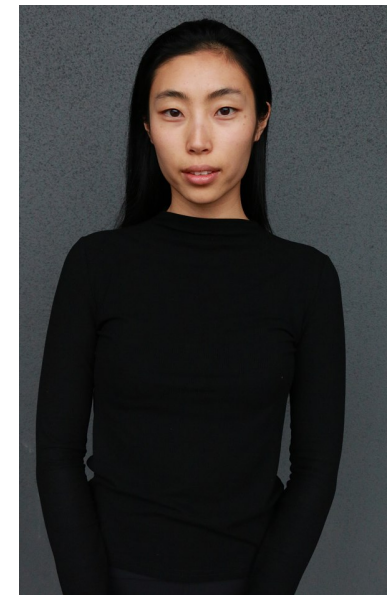

JULIA WANG

Height 172cm/5'7.5" Bust 79cm/31" B/C Waist 64cm/25" Hips 91cm/36"
Shoe 38 EU/7 US/5 UK Hair Black Eyes Brown

17D Pollen Street
Grey Lynn
Auckland