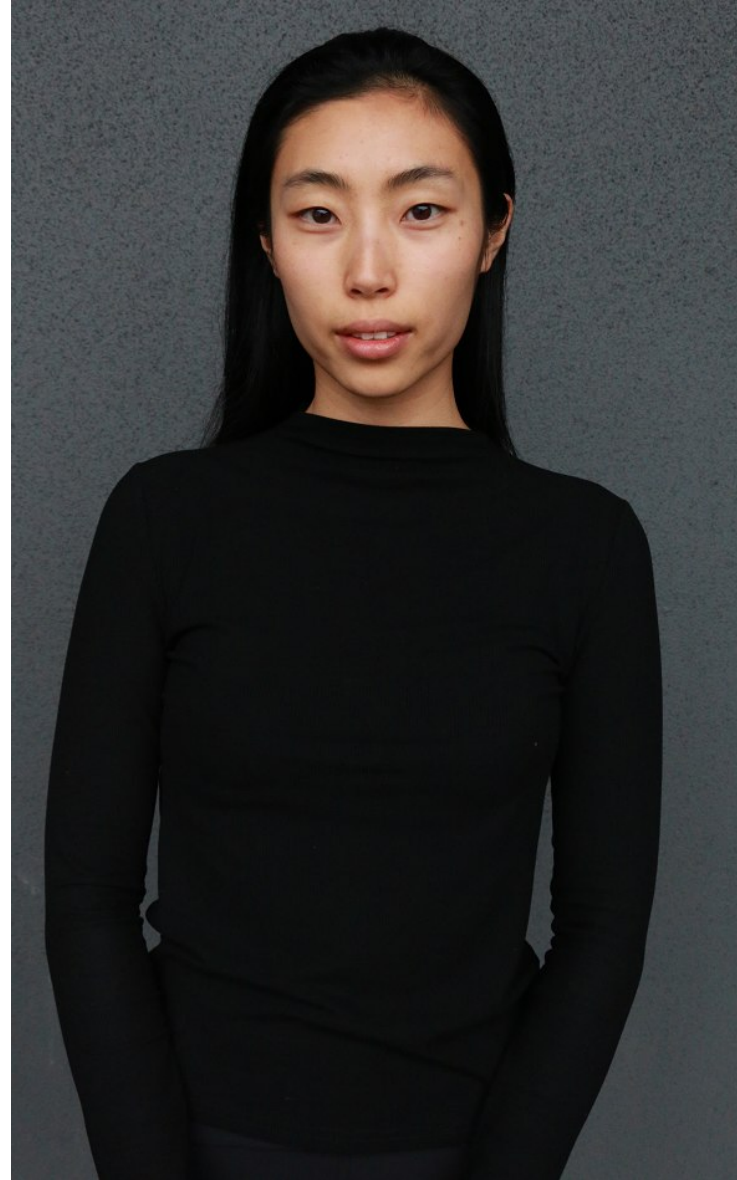

JULIA WANG

Height 172cm/5'7.5" Bust 79cm/31" B/C Waist 64cm/25" Hips 91cm/36" Shoe 38 EU/7 US/5 UK Hair Black Eyes Brown

JULIA WANG

Height 172cm/5'7.5" Bust 79cm/31" B/C Waist 64cm/25" Hips 91cm/36" Shoe 38 EU/7 US/5 UK Hair Black Eyes Brown