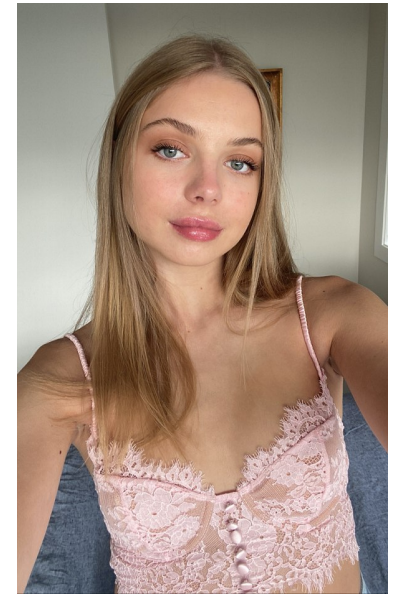

LUCA ANDREWS

Height 170cm/5'7" Bust 84cm/33" Waist 69cm/27" Hips 93cm/36.5"
Shoe 39 EU/8 US/6 UK Hair Blonde Eyes Blue

17D Pollen Street
Grey Lynn
Auckland