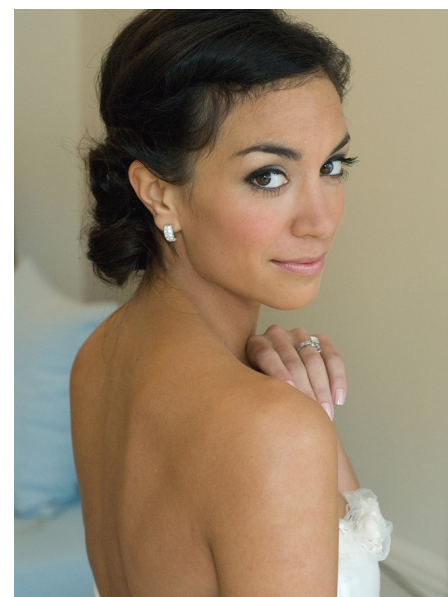

Image: DANICA PAKI represented by Red 11 Model Management

## DANICA PAKI

Height 167cm/5'5.5" Bust 86cm/34" Waist 64cm/25"  
Hips 81cm/32" Dress 10 AUS/6 US/36 EU Shoe 38 EU/7 US/5  
UK Hair Dark Brown Eyes Brown

17D Pollen Street  
Grey Lynn  
Auckland