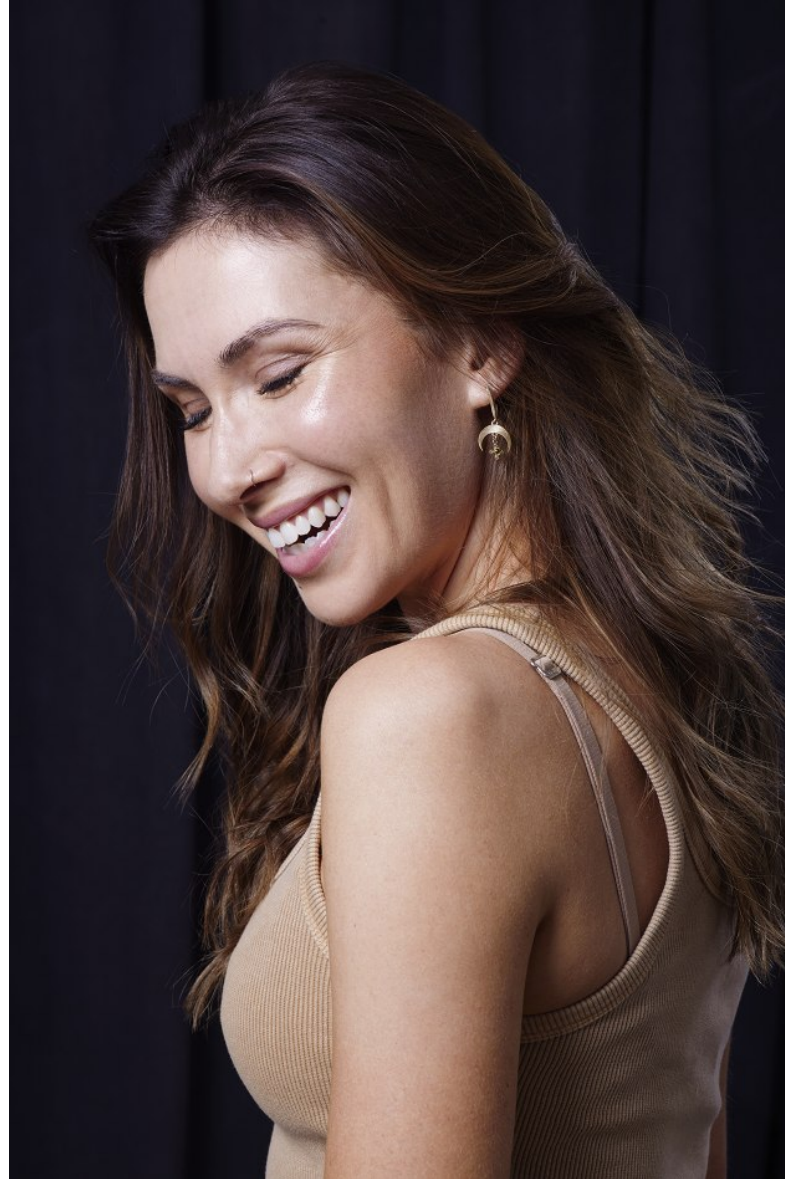

LANA VAN HOUT

Height 175cm/5'9" Bust 84cm/33" B Waist 64cm/25" Hips 84cm/33" Dress 8 AUS/4 US/34 EU Shoe 39.5 EU/8.5 US/6 UK Hair Brown Eyes Brown

LANA VAN HOUT

Height 175cm/5'9" Bust 84cm/33" B Waist 64cm/25" Hips 84cm/33" Dress 8 AUS/4 US/34 EU Shoe 39.5 EU/8.5 US/6 UK Hair Brown Eyes Brown