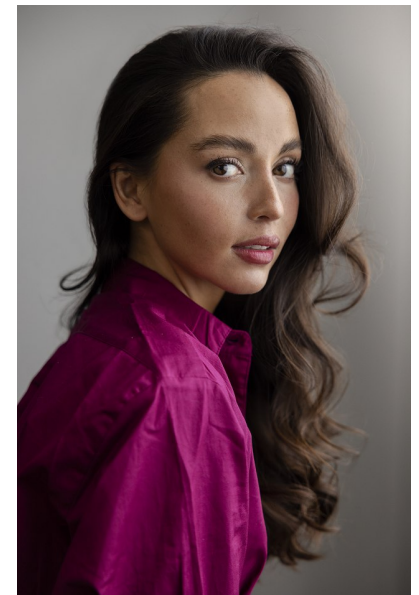

LILY R

Height 163cm/5'4" Bust 81cm/32" B Waist 64cm/25" Hips 79cm/31" Dress 8
AUS/4 US/34 EU Shoe 40.5 EU/9.5 US/7 UK Hair Dark Brown Eyes Brown

17D Pollen Street
Grey Lynn
Auckland