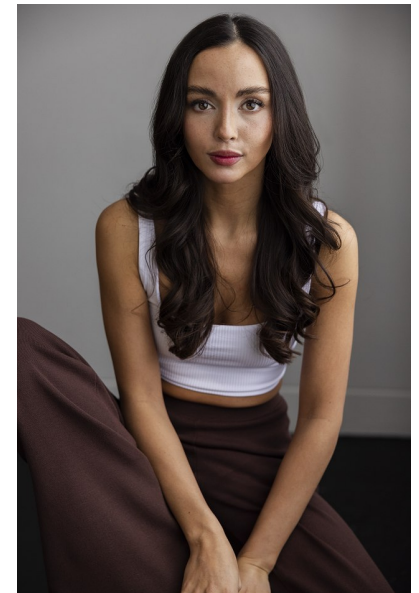

LILY R

Height 163cm/5'4" Bust 81cm/32" B Waist 64cm/25" Hips 79cm/31" Dress 8
AUS/4 US/34 EU Shoe 40.5 EU/9.5 US/7 UK Hair Dark Brown Eyes Brown

17D Pollen Street
Grey Lynn
Auckland