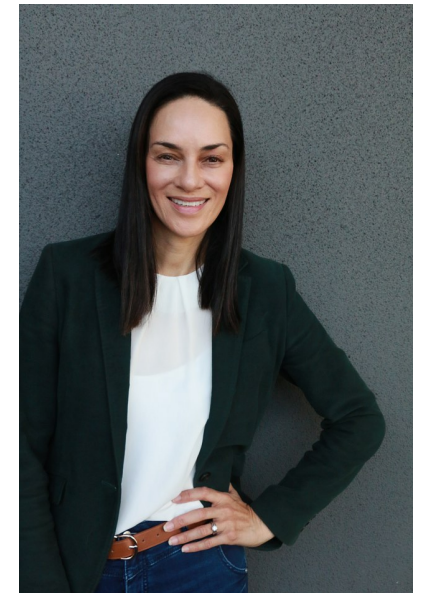

GLORIA RUSS

Height 177cm/5'9.5" Bust 87cm/34.5" Waist 74cm/29" Hips 107cm/42"  
Dress 10-12 AUS/6-8 US/36-38 EU Shoe 41 EU/10 US/7 UK Hair Black  
Eyes Brown

17D Pollen Street  
Grey Lynn  
Auckland