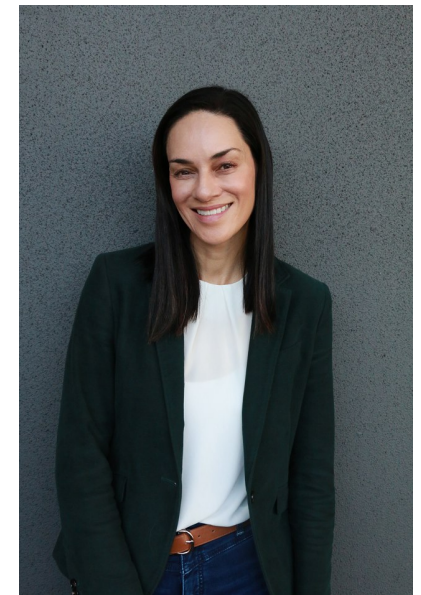

GLORIA RUSS

Height 177cm/5'9.5" Bust 87cm/34.5" Waist 74cm/29" Hips 107cm/42"  
Dress 10-12 AUS/6-8 US/36-38 EU Shoe 41 EU/10 US/7 UK Hair Black  
Eyes Brown

17D Pollen Street  
Grey Lynn  
Auckland