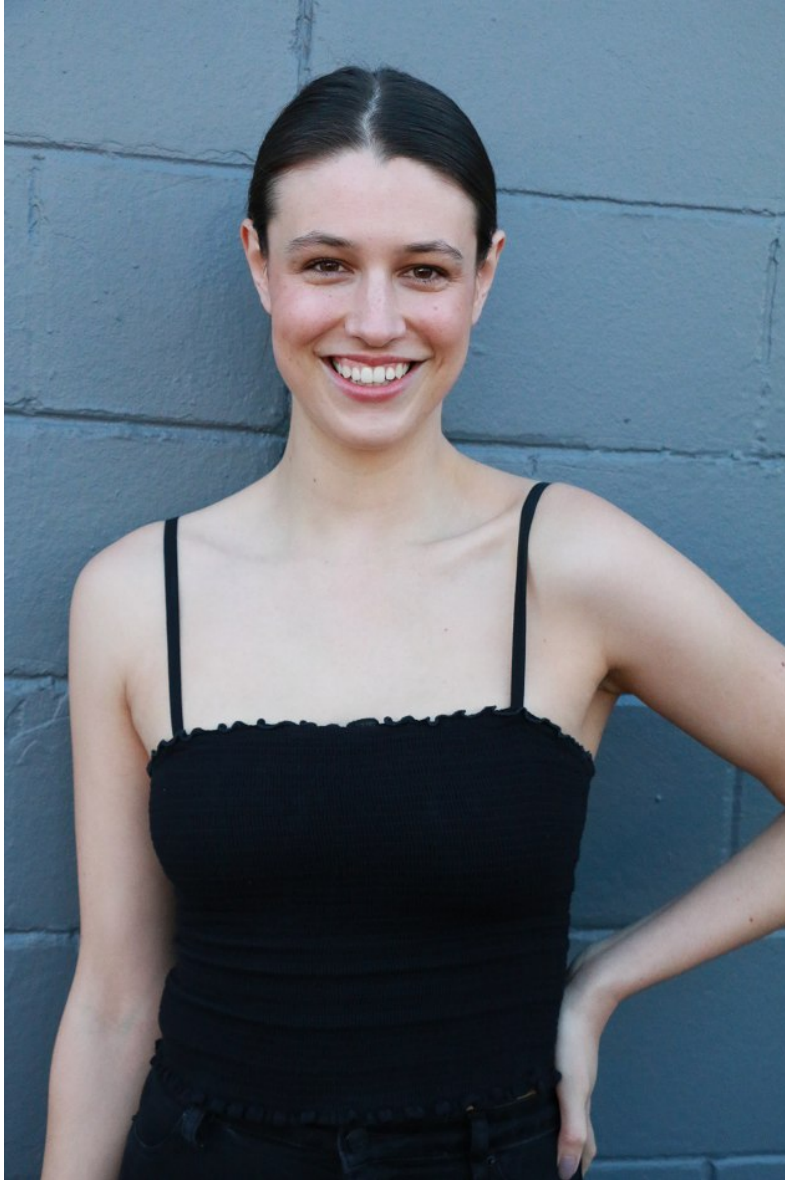

JADE SALTHOUSE

Height 179cm/5'10.5" Bust 86cm/34" C Waist 74cm/29" Hips 93cm/36.5" Shoe 40 EU/9 US/6.5 UK Hair Brown Eyes Brown

JADE SALTHOUSE

Height 179cm/5'10.5" Bust 86cm/34" C Waist 74cm/29" Hips 93cm/36.5" Shoe 40 EU/9 US/6.5 UK Hair Brown Eyes Brown

JADE SALTHOUSE

Height 179cm/5'10.5" Bust 86cm/34" C Waist 74cm/29" Hips 93cm/36.5" Shoe 40 EU/9 US/6.5 UK Hair Brown Eyes Brown