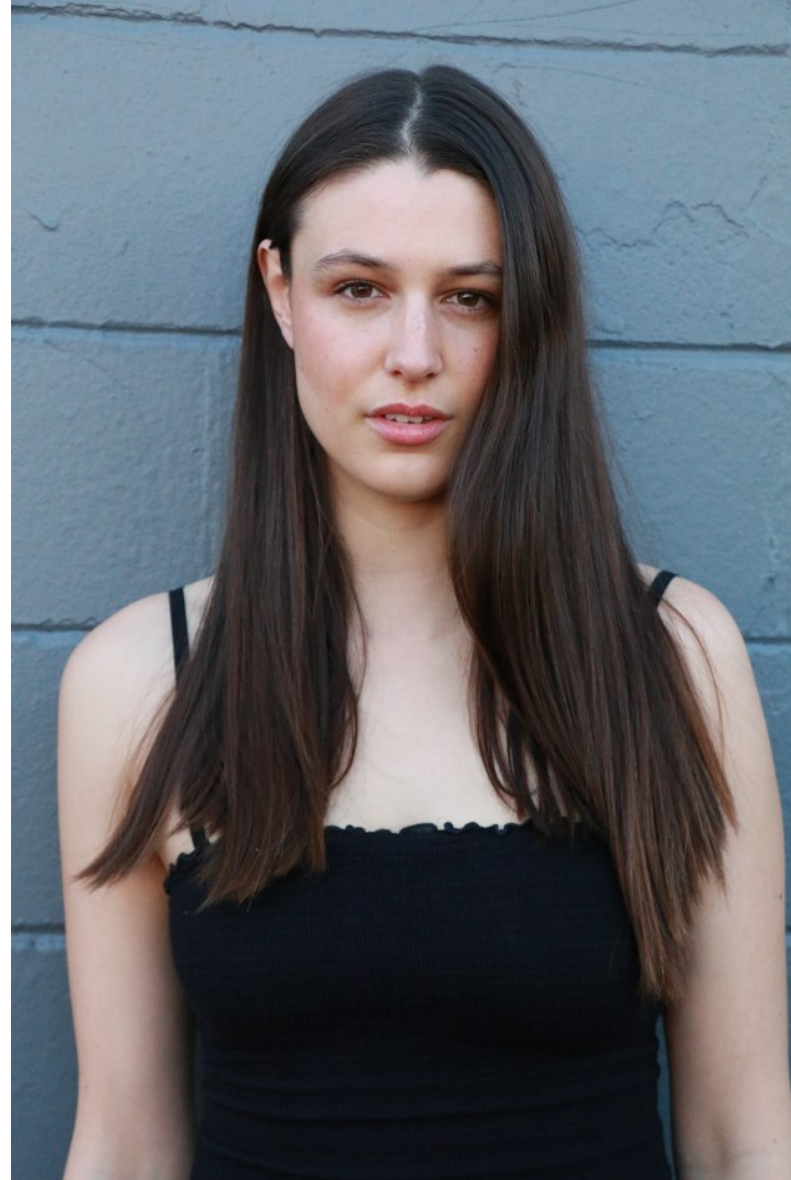

JADE SALTHOUSE

Height 179cm/5'10.5" Bust 86cm/34" C Waist 74cm/29" Hips 93cm/36.5" Shoe 40 EU/9 US/6.5 UK Hair Brown Eyes Brown

JADE SALTHOUSE

Height 179cm/5'10.5" Bust 86cm/34" C Waist 74cm/29" Hips 93cm/36.5" Shoe 40 EU/9 US/6.5 UK Hair Brown Eyes Brown

JADE SALTHOUSE

Height 179cm/5'10.5" Bust 86cm/34" C Waist 74cm/29" Hips 93cm/36.5" Shoe 40 EU/9 US/6.5 UK Hair Brown Eyes Brown