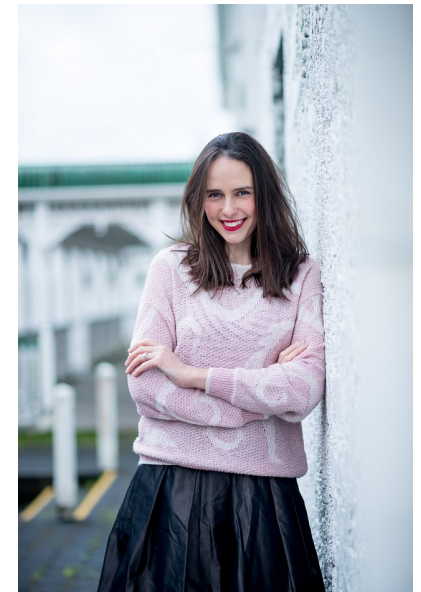

MARY WILSON

Height 178cm/5'10" Bust 89cm/35" Waist 69cm/27" Hips 94cm/37"
Dress 10 AUS/6 US/36 EU Shoe 41 EU/10 US/7 UK Hair Dark Brown
Eyes Blue/Grey

17D Pollen Street
Grey Lynn
Auckland